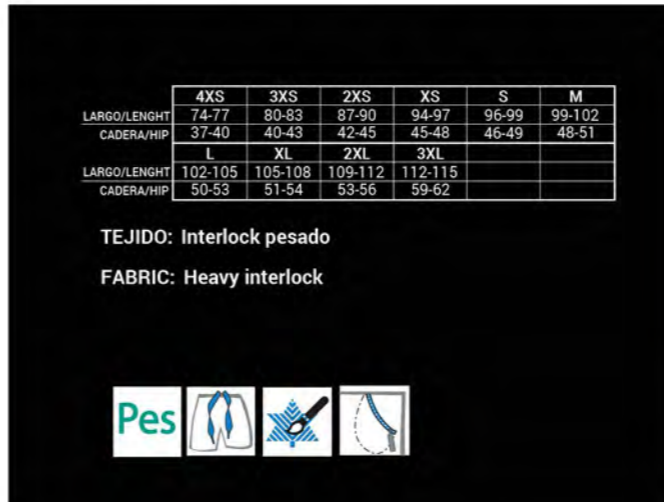

0044
Negro
Black

99

	4XS	3XS	2XS	XS	S	M
LARGO/LENGHT	74-77	80-83	87-90	94-97	96-99	99-102
CADERA/HIP	37-40	40-43	42-45	45-48	46-49	48-51
	L	XL	2XL	3XL		
LARGO/LENGHT	102-105	105-108	109-112	112-115		
CADERA/HIP	50-53	51-54	53-56	59-62		

TEJIDO: Interlock pesado
FABRIC: Heavy interlock

CAPRI 16629
pantalones / pants

VIGENCIA / VALIDITY 2024
4XS a 3XL