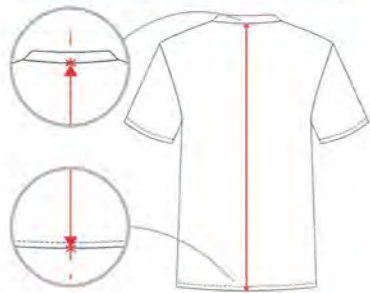

CAMISETAS QUICK-TRANSFER

DISEÑO AQUI DESIGN HERE

1 ELIGE TU TALLA

LARGO/LENGHT				
4XS	3XS	2XS	XS	
41-44	47-50	55-58	63-66	
S	M	L	XL	
69-72	72-75	75-78	78-81	
			80-83	

PECHO/CHEST				
4XS	3XS	2XS	XS	
34-37	38-41	42-45	46-49	
S	M	L	XL	
46-49	50-53	54-57	58-61	
			61-64	