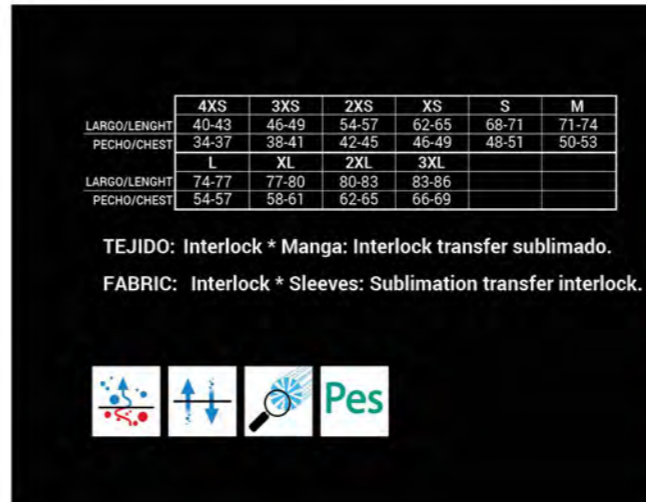

TEJIDO: Interlock * Delantero: Transfer sublimado.
FABRIC: Interlock * Front: Sublimation transfer.

	4XS	3XS	2XS	XS	S	M
LARGO/LENGHT	40-43	46-49	54-57	62-65	68-71	71-74
PECHO/CHEST	34-37	38-41	42-45	46-49	48-51	50-53
	L	XL	2XL	3XL		
LARGO/LENGHT	74-77	77-80	80-83	83-86		
PECHO/CHEST	54-57	58-61	62-65	66-69		