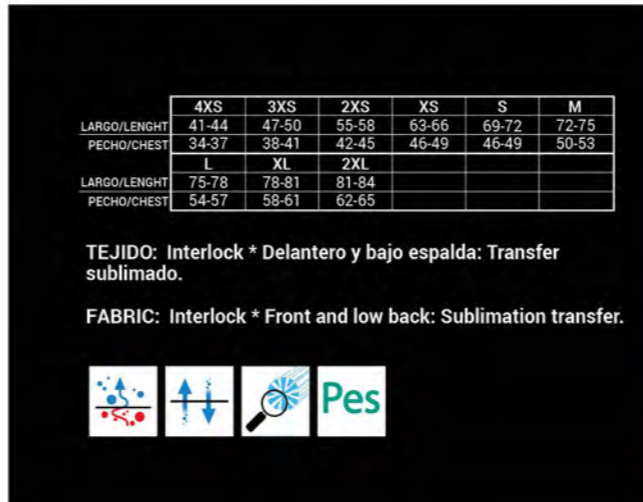

4XS	3XS	2XS	XS	S	M
LARGO/LENGHT	41-44	47-50	55-58	63-66	69-72	72-75
PECHO/CHEST	34-37	38-41	42-45	46-49	46-49	50-53
	L	XL	2XL			
LARGO/LENGHT	75-78	78-81	81-84			
PECHO/CHEST	54-57	58-61	62-65			

TEJIDO: Interlock * Delantero y bajo espalda: Transfer sublimado.

FABRIC: Interlock * Front and low back: Sublimation transfer.